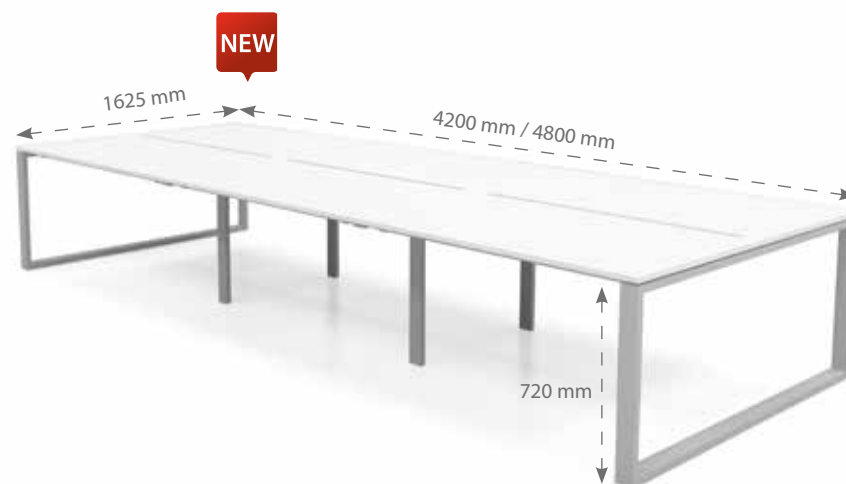

- BSKA104-BL-AL 4200x1625x720
- BSKA105-BL-AL 4800x1625x720