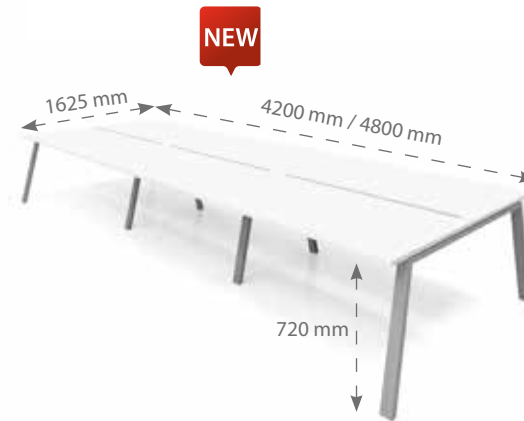

Stock Express ●
Semi Express ●

BENCH ATRIO

BLANCO-BL OLMO-OM

- BATR102-BL-AL 2800x1625x720
- BATR103-BL-AL 3200x1625x720

- BATR102-BL-BL 2800x1625x720
- BATR103-BL-BL 3200x1625x720

- BPOR104-BL-AL 4200x1625x720
- BPOR105-BL-AL 4800x1625x720