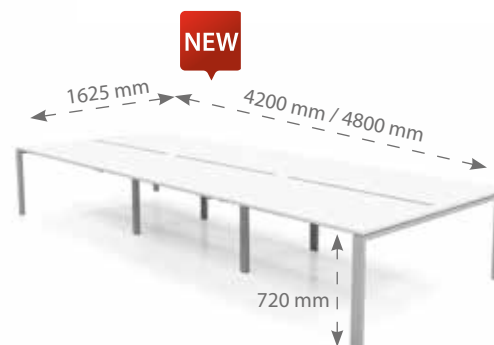

BENCH PÓRTICO

BLANCO-BL OLMO-OM

- BPOR102-BL-AL 2800x1625x720
- BPOR103-BL-AL 3200x1625x720

- BPOR102-BL-BL 2800x1625x720
- BPOR103-BL-BL 3200x1625x720

- BPOR104-BL-AL 4200x1625x720
- BPOR105-BL-AL 4800x1625x720