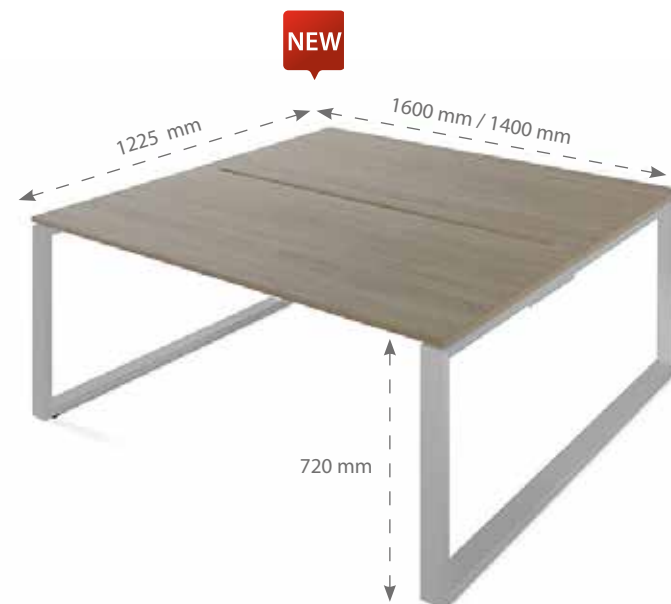

- BPOR104-OL-BL 4200x1625x720
- BPOR105-OL-BL 4800x1625x720

BENCH SKALA

BLANCO-BL OLMO-OM

- BSKA100-BL-AL / 1400x1625x720
- BSKA101-BL-AL / 1600x1625x720

- BSKA100-OM-AL / 1400x1625x720
- BSKA101-OM-AL / 1600x1625x720