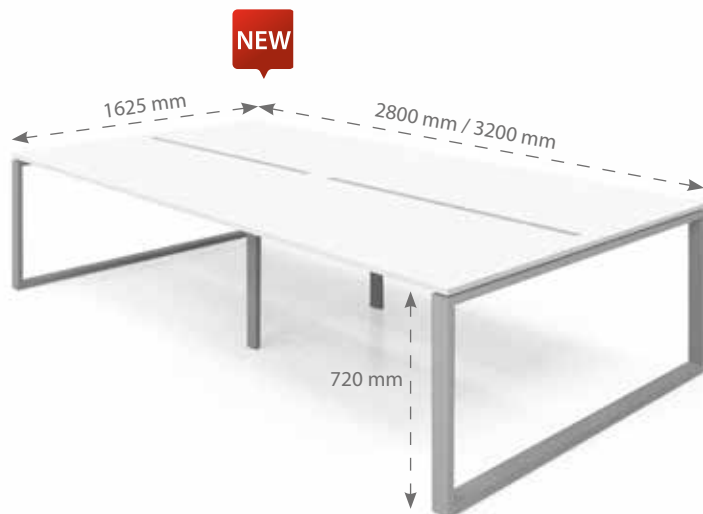

BENCH SKALA

BLANCO-BL OLMO-OM

- BSKA102-BL-AL 2800x1625x720
- BSKA103-BL-AL 3200x1625x720